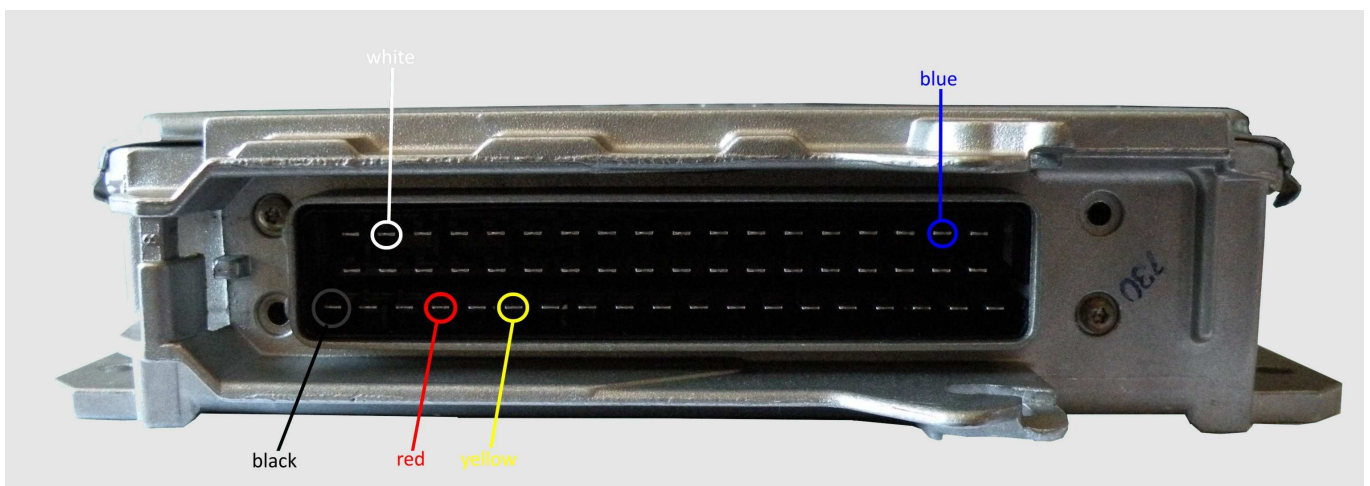

Audi A6 2.5 TDI 140HP

1. Box Type: VT101501
2. Universal connection to engine ECU. ECU is located under dashboard, passenger side.

1. ECU Connector:

2. Connections:

ECU pin no.	Signal	Wire color in box harness
19	Ground	Black
16	Power	Red
14	Signal 1	Yellow
39	Signal 2	Blue
54	Air mass	White