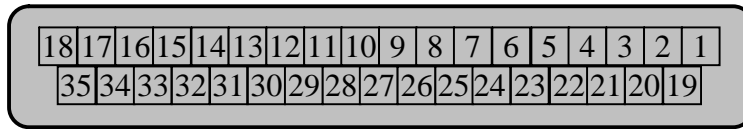

BMW 324TD

Connection diagram:

Type 1:

ECU pin	Signal	Wire colour in box harness
30	Ground	Black
32	Power	Red
6	Signal 1	Yellow
21	Signal 2	Blue
22	Air mass sensor	White

Type 2:

ECU pin	Signal	Wire colour in box harness
30	Ground	Black
32	Power	Red
6	Signal 1	Yellow
20	Signal 2	Blue
34	Air mass sensor	White