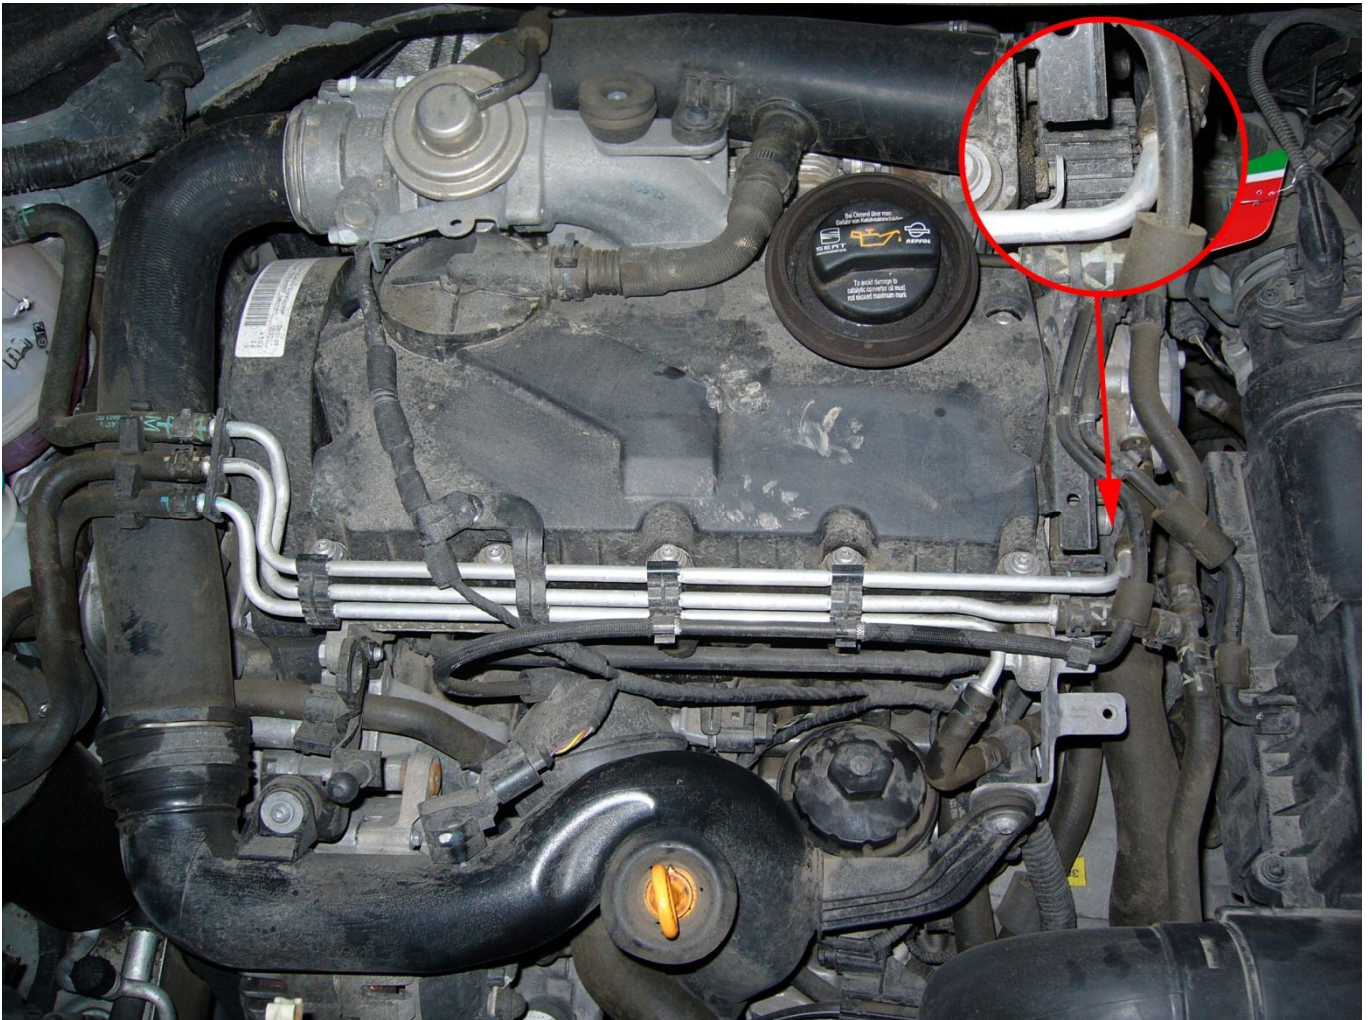

Seat Altea 1.9TDI 105HP

1. Box type: VT101301.
2. Find plug for injector harness. Disconnect it and connect box adapter between.

3. Connect black (-) and red (+) wires to battery.