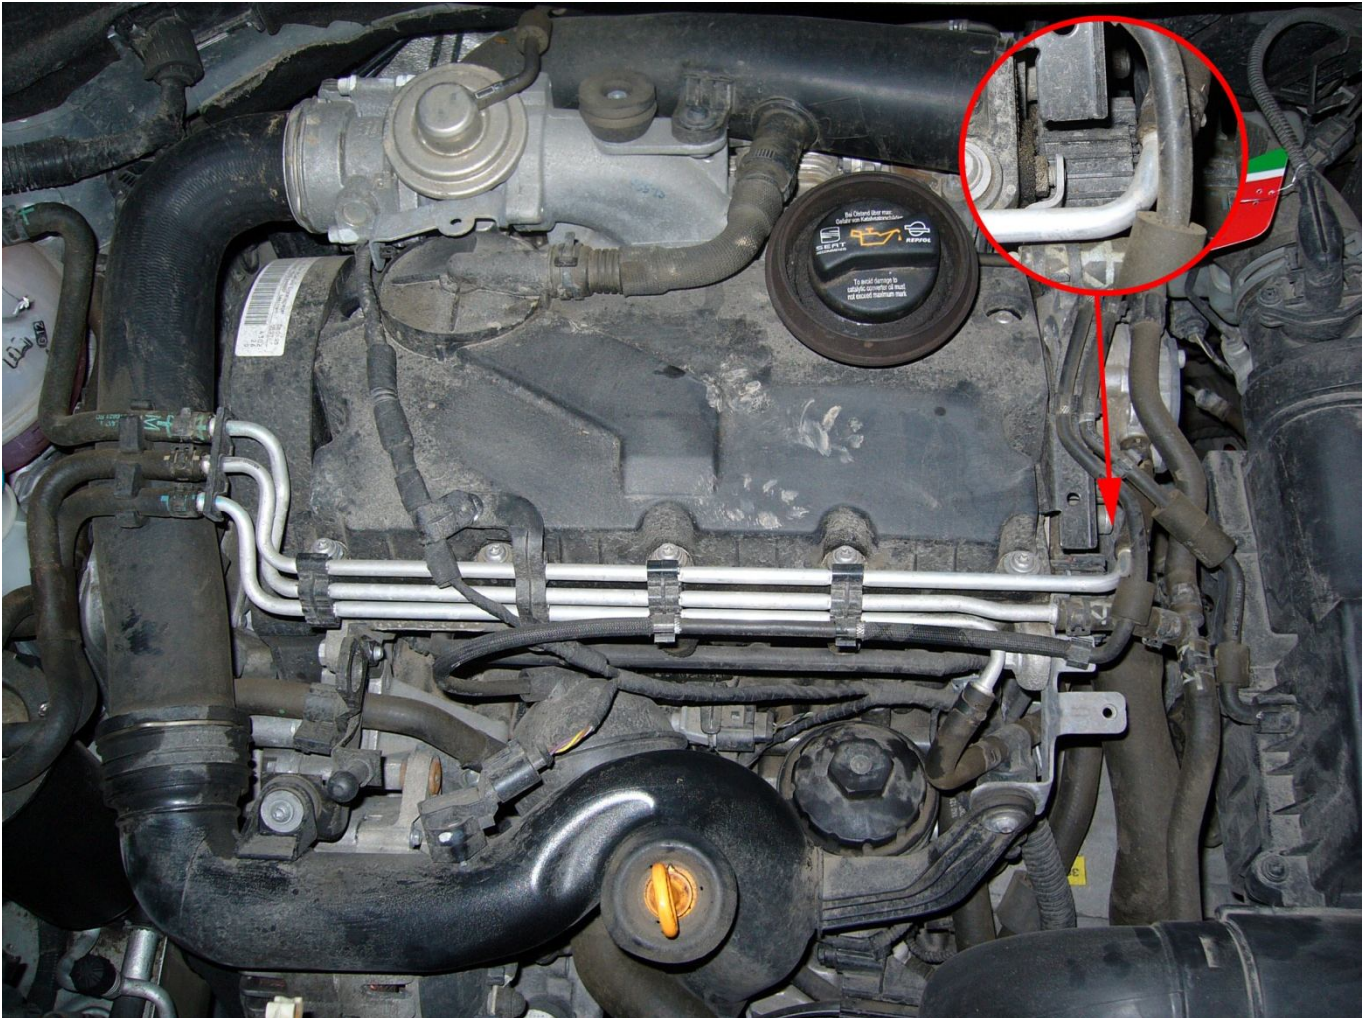

Seat Leon 1.9TDI 150HP

1. Box type: VT101301.
2. Find plug for injector harness. Disconnect it and connect box adapter between.

3. Connect black (-) and red (+) wires to battery.