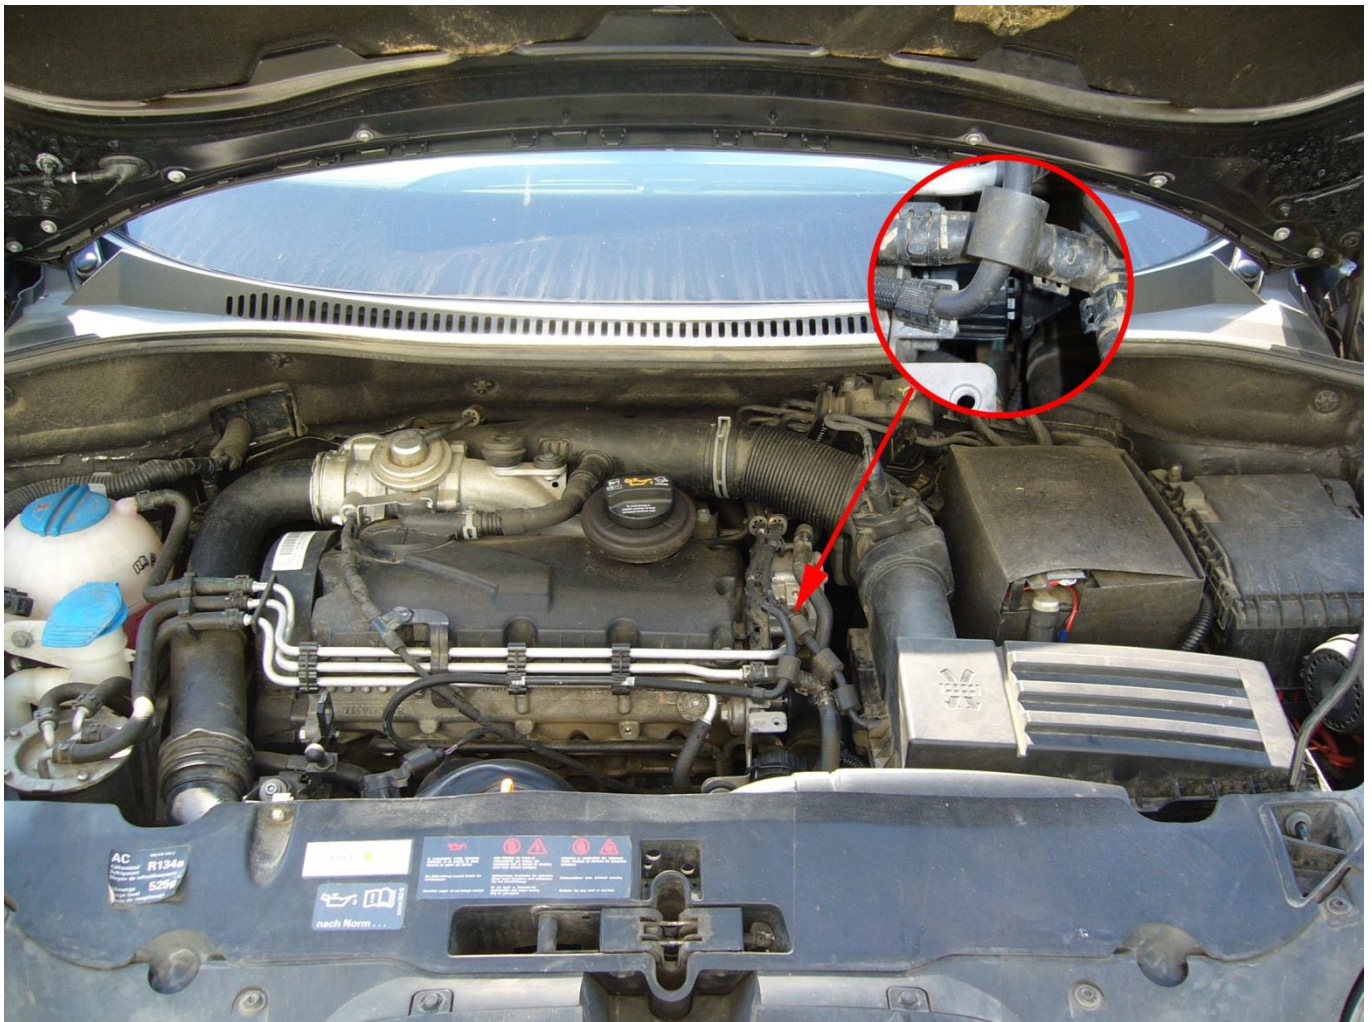

## Seat Toledo 1.9TDI 105HP

1. Box type: VT101301.
2. Find plug for injector harness. Disconnect it and connect box adapter between.

3. Connect black (-) and red (+) wires to battery.