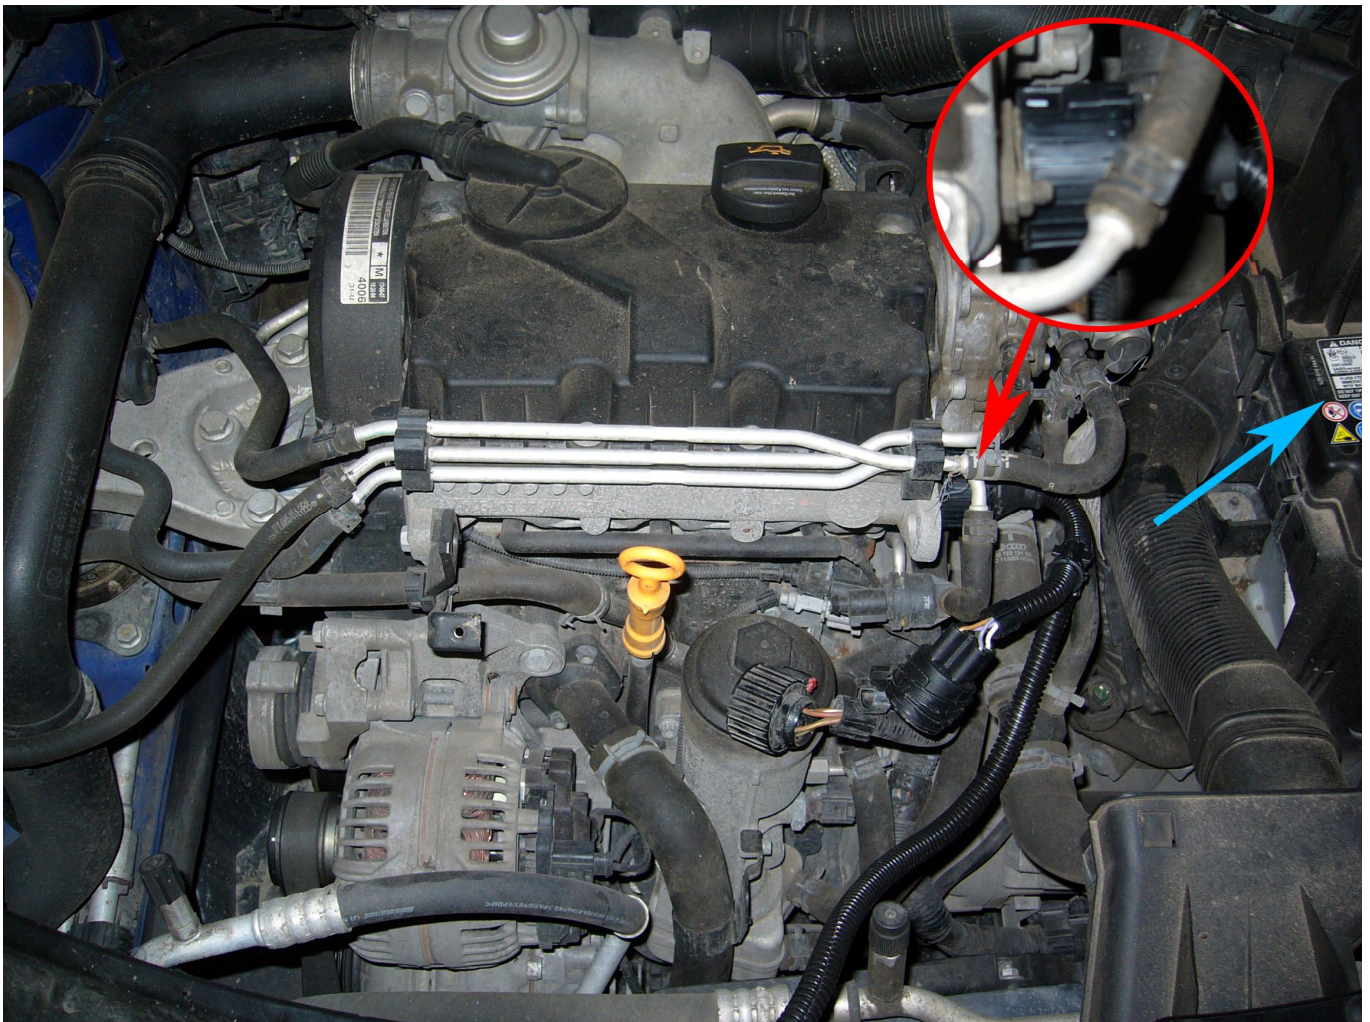

## Skoda Fabia 1.4TDI 70HP

1. Box type: VT101304.
2. Find plug for injector harness. Disconnect it and connect box adapter between.

3. Connect black (-) and red (+) wires to battery.